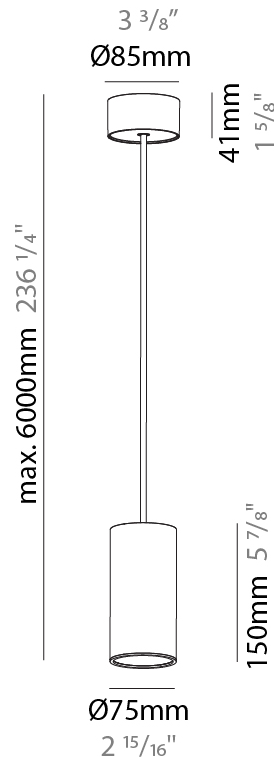

GENERAL

Series: Hangover
Subseries: Hangover Monopoint Surface Canopy
Brand: Prolicht
Division: Architectural
Mounting Type: Suspension
Mounting Location: Ceiling
Subcategory: Pendant

PHYSICAL

Shape: Cylinder
Diameter (mm): 75
Diameter (in): 2 ¹⁵/₁₆
Height (mm): 150
Height (in): 5 ⁷/₈
Max. Overall Height (mm): 2150
Max. Overall Height (in): 84 ⁵/₈
Light Distribution: Direct / Indirect
Diffuser: Shine Ring 0-6
Fixture Finish: SSR / BKV / CWI / CRY / HAB / UFT / ITA / RUA / FTG / MYG / LOD / PUS / FRO / FUP / KIA / POP / BLS / SPG / MEY / GOH / GUM / CHC / COM / ABZ / JAG / OBR / MOS / ROR
Fixture Material: Aluminum
Cable Details: 2000mm / 6000mm Cable in White / Black / Orange / Red

ELECTRICAL

Lamp Type: LED (Zhaga Standard)
Input Wattage (W): 10.9
Total Output Wattage (W): 9
Dimming: Non-Dimmable
Driver Included: Yes
Driver Location: Integrated
Driver Type: Constant Current
Driver Class: Class 2
Housing: ENCP3
Input Voltage (V): 120
Constant Current (mA): 500
Upon Request: Remote: 0-10Vdc dimming / Phase dimming 120Vac

LED

Number of LEDs: 2
Color Temperature (°K): 2700 / 3000 / 4000
Max. Delivered Lumen (lm): 911
CRI: >90 CRI
Efficiency (%): 86
Lamp Life (hrs): 50000

OPTICAL

Reflector: 18 / 36 / 52

RATINGS AND CERTIFICATIONS

Certified By: Certified for North American Standards
IP rating: IP20